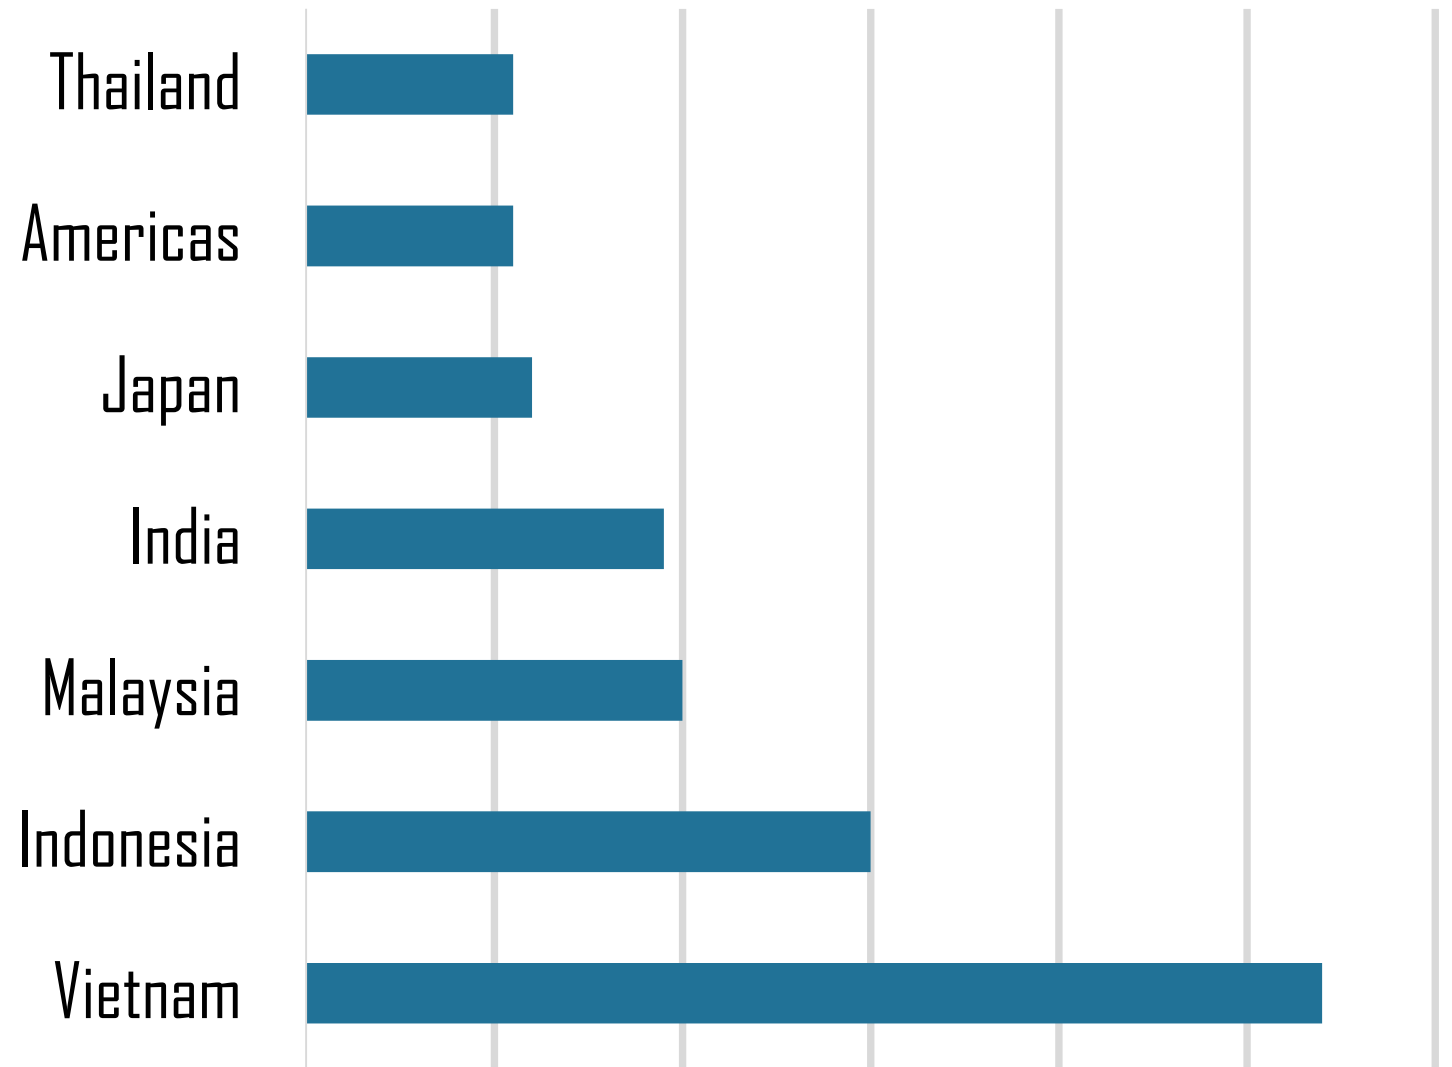

International Degree Students

2018

550 Over 10 countries around the world, International students decide to pursue their degrees in National Chung Cheng University. Currently, international degree students takes 6 % of our total students.

International Student Top 7 Countries to CCU